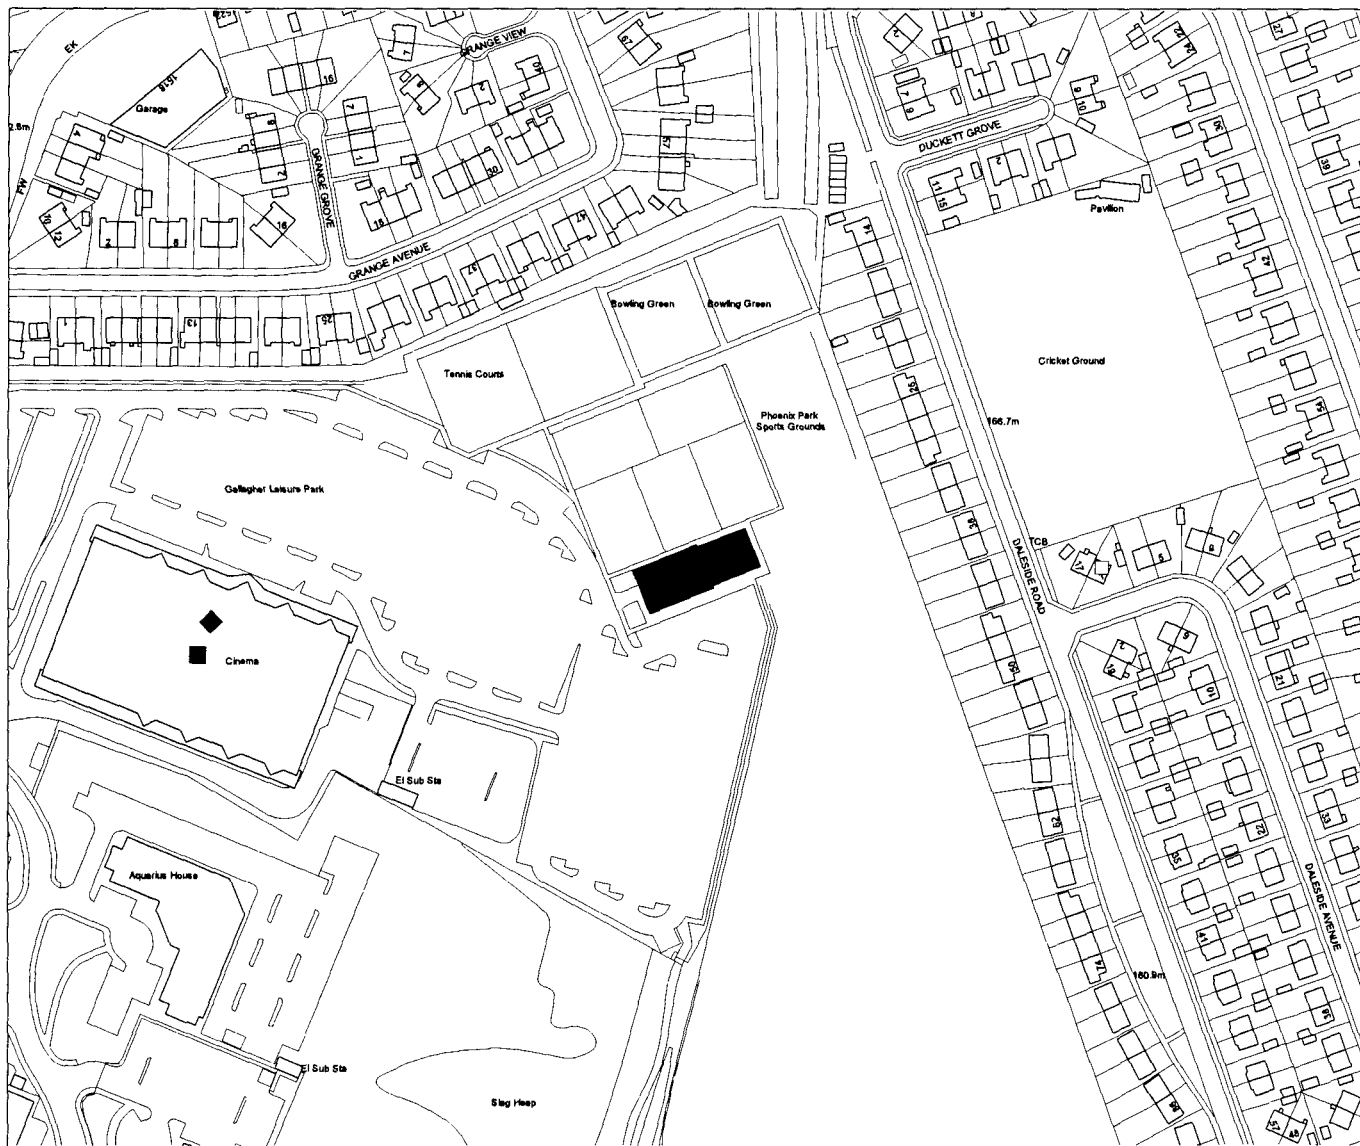

Leeds City Council  
Entertainment Licensing

La Liga

Dick Lane Thornbury BD3 7AT

This map is based upon the Ordnance Survey's Digital Data with the Permission of the Ordnance Survey on behalf of the Controller of Her Majesty's Stationary Office